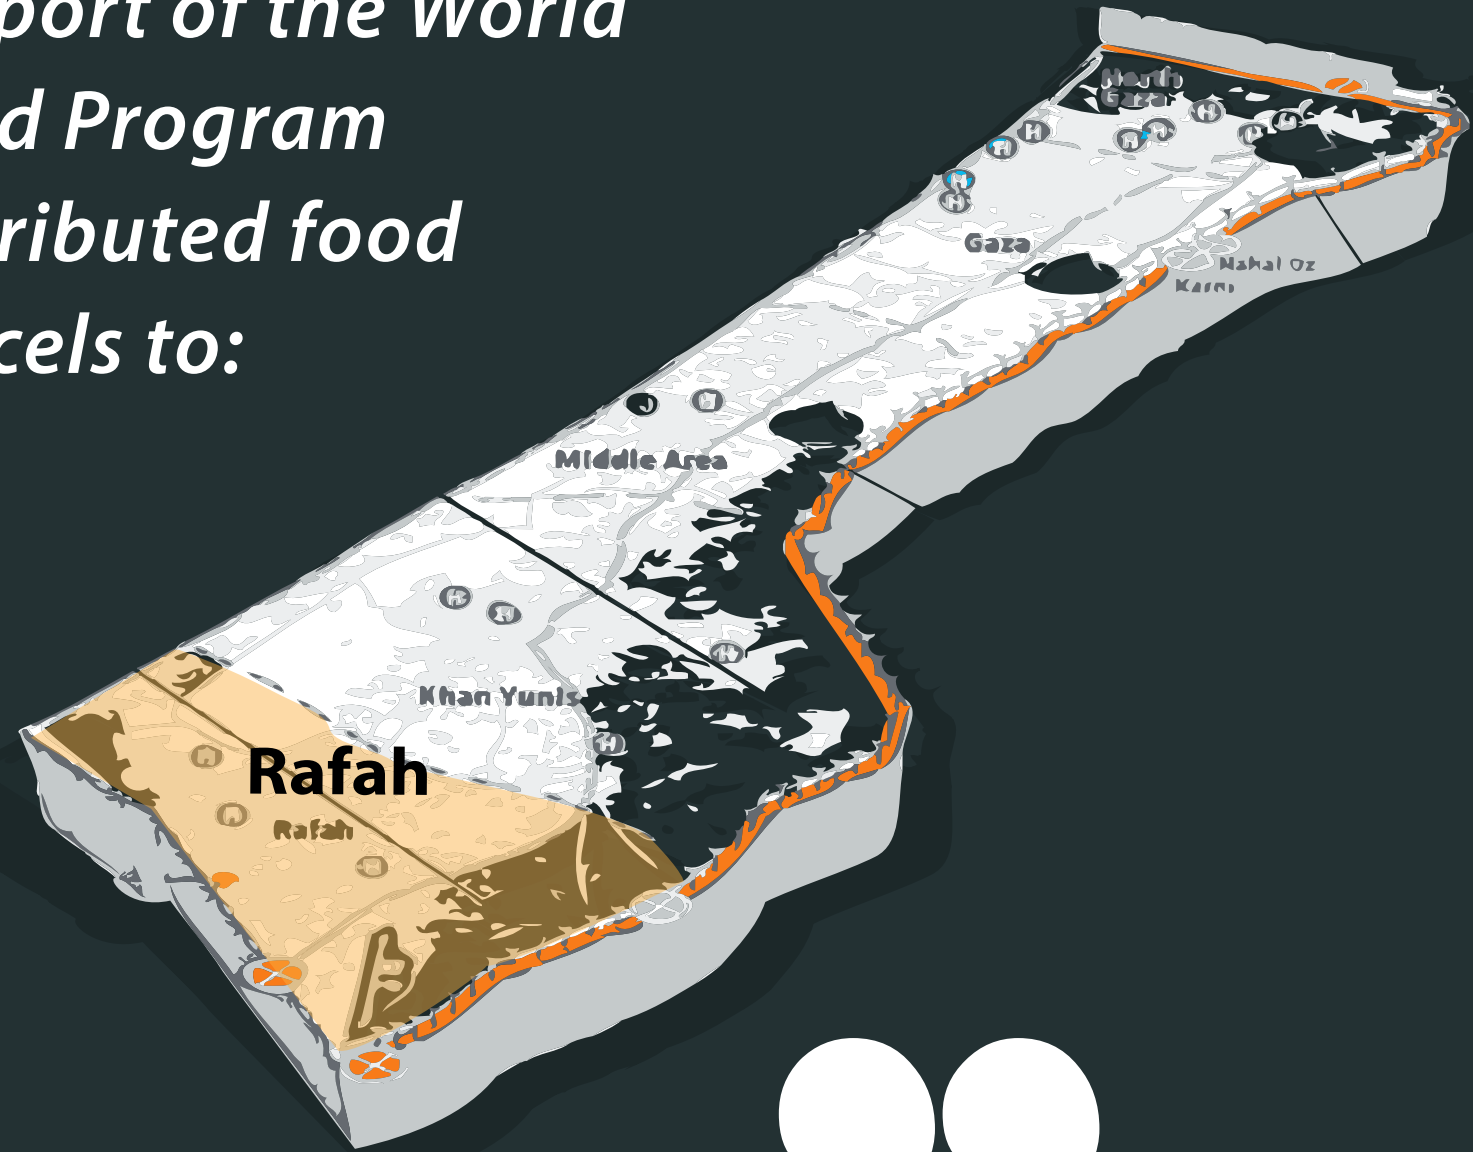

Flash update #11

MA'AN's emergency response in the Gaza Strip

مركز العمل التنموي / معاً
MA'AN Development Center

MA'AN's impactful efforts in distributing food parcels to displaced families in Rafah governorate in the Gaza Strip has provided essential sustenance, offering a lifeline to those affected and contributing to the alleviation of food insecurity in the region.

As of 21/1/2024,
MA'AN with the
support of the World
Food Program
distributed food
parcels to:

مركز العمل التنموي / معاً
MA'AN Development Center

Households

27,692

Location

Rafah

“**MA'AN** with the support of our partners and donors, is committed to continue providing assistance and support to our families in the Gaza Strip during these catastrophic times.”

World Food Programme

Food Parcel